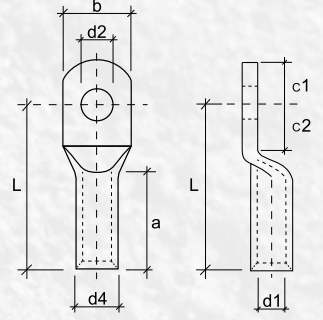

ÜRÜN KODU ORDER CODE	KABLO KESİTİ CABLE SECTION (mm)	CİVATA DELİĞİ BOLT	BOYUTLAR DIMENSIONS								KUTU ADEĐİ BOX PCS.	KUTU AĞIRLIĞI BOX WEIGHT	KOLİ ADEĐİ PARCEL PCS.	KOLİ AĞIRLIĞI BOX WEIGHT	BİRİM FİYATI UNIT PRICE TL
			d1	d4	a	d2	b	c1	c2	L					
SKP-D/006-M05	6	M5	3,8	5,5	10,0	5,3	8,5	6,5	7,5	24,0	600	~1,9 kg.	3.600	~11,4 kg.	12,00
SKP-D/006-M06/SD		M6	3,8	5,5	10,0	6,4	8,5	7,5	8,0	24,0	600	~1,8 kg.	3.600	~10,8 kg.	12,00
SKP-D/006-M08		M8	3,8	5,5	10,0	8,4	13,0	10,0	10,0	24,0	600	~1,9 kg.	3.600	~11,4 kg.	12,75
SKP-D/010-M05	10	M5	4,5	6,0	10,0	5,3	9,0	7,0	8,5	27,0	500	~1,8 kg.	3.000	~10,8 kg.	11,00
SKP-D/010-M06/SD		M6	4,5	6,0	10,0	6,4	9,0	7,5	8,5	27,0	500	~1,7 kg.	3.000	~10,2 kg.	11,00
SKP-D/010-M08		M8	4,5	6,0	10,0	8,4	13,0	10,0	10,0	27,0	500	~1,8 kg.	3.000	~10,8 kg.	12,75
SKP-D/016-M06	16	M6	5,5	8,5	20,0	6,4	13,0	7,5	8,0	36,0	200	~2,4 kg.	1.200	~14,4 kg.	25,00
SKP-D/016-M08/SD		M8	5,5	8,5	20,0	8,4	13,0	10,0	10,0	36,0	200	~2,4 kg.	1.200	~14,4 kg.	25,00
SKP-D/016-M10		M10	5,5	8,5	20,0	10,5	17,0	12,0	12,0	36,0	200	~2,4 kg.	1.200	~14,4 kg.	25,75
SKP-D/016-M12	M12	5,5	8,5	20,0	13,0	18,0	13,0	13,0	36,0	200	~2,4 kg.	1.200	~14,4 kg.	29,75	
SKP-D/025-M06	25	M6	7,0	10,0	20,0	6,4	14,0	7,5	8,0	38,0	175	~2,6 kg.	1.050	~15,6 kg.	35,50
SKP-D/025-M08/SD		M8	7,0	10,0	20,0	8,4	16,0	10,0	10,0	38,0	175	~2,7 kg.	1.050	~16,2 kg.	35,00
SKP-D/025-M10		M10	7,0	10,0	20,0	10,5	17,0	12,0	12,0	38,0	175	~2,7 kg.	1.050	~16,2 kg.	35,50
SKP-D/025-M12	M12	7,0	10,0	20,0	13,0	19,0	13,0	13,0	38,0	150	~2,3 kg.	900	~13,8 kg.	37,00	
SKP-D/035-M06	35	M6	8,2	12,5	20,0	6,4	17,0	7,5	8,0	42,0	100	~2,8 kg.	600	~16,8 kg.	61,75
SKP-D/035-M08		M8	8,2	12,5	20,0	8,4	17,0	10,0	10,0	42,0	100	~2,8 kg.	600	~16,8 kg.	61,50
SKP-D/035-M10/SD		M10	8,2	12,5	20,0	10,5	19,0	12,0	12,0	42,0	100	~3,0 kg.	600	~18,0 kg.	61,50
SKP-D/035-M12	M12	8,2	12,5	20,0	13,0	21,0	13,0	13,0	42,0	100	~2,8 kg.	600	~16,8 kg.	61,50	
SKP-D/035-M14	M14	8,2	12,5	20,0	15,0	21,0	14,5	14,5	42,0	100	~2,6 kg.	600	~15,6 kg.	64,75	
SKP-D/050-M08	50	M8	10,0	14,5	28,0	8,4	20,0	10,0	10,0	52,0	60	~2,7 kg.	360	~16,2 kg.	95,00
SKP-D/050-M10/SD		M10	10,0	14,5	28,0	10,5	22,0	12,0	12,0	52,0	60	~2,7 kg.	360	~16,2 kg.	95,00
SKP-D/050-M12		M12	10,0	14,5	28,0	13,0	24,0	13,0	13,0	52,0	60	~2,7 kg.	360	~16,2 kg.	95,00
SKP-D/050-M14	M14	10,0	14,5	28,0	15,0	24,0	14,5	14,5	52,0	60	~2,7 kg.	360	~16,2 kg.	105,00	
SKP-D/050-M16	M16	10,0	14,5	28,0	17,0	28,0	16,0	16,0	52,0	60	~2,7 kg.	360	~16,2 kg.	109,00	
SKP-D/070-M08	70	M8	11,5	16,5	28,0	8,4	24,0	10,0	10,0	55,0	50	~3,0 kg.	300	~18,0 kg.	134,75
SKP-D/070-M10/SD		M10	11,5	16,5	28,0	10,5	24,0	12,0	12,0	55,0	50	~3,1 kg.	300	~18,6 kg.	134,75
SKP-D/070-M12		M12	11,5	16,5	28,0	13,0	24,0	13,0	13,0	55,0	50	~3,0 kg.	300	~18,0 kg.	134,75
SKP-D/070-M14	M14	11,5	16,5	28,0	15,0	24,0	14,5	14,5	55,0	50	~3,0 kg.	300	~18,0 kg.	136,75	
SKP-D/070-M16	M16	11,5	16,5	28,0	17,0	30,0	16,0	16,0	55,0	50	~3,0 kg.	300	~18,0 kg.	138,50	
SKP-D/095-M08	95	M8	13,5	19,0	35,0	8,4	28,0	12,0	12,0	65,0	35	~3,2 kg.	210	~19,2 kg.	174,50
SKP-D/095-M10		M10	13,5	19,0	35,0	10,5	28,0	12,0	12,0	65,0	35	~3,2 kg.	210	~19,2 kg.	170,25
SKP-D/095-M12/SD		M12	13,5	19,0	35,0	13,0	28,0	13,0	13,0	65,0	35	~3,1 kg.	210	~18,6 kg.	170,25
SKP-D/095-M14	M14	13,5	19,0	35,0	15,0	28,0	14,5	14,5	65,0	35	~3,2 kg.	210	~19,2 kg.	174,50	
SKP-D/095-M16	M16	13,5	19,0	35,0	17,0	32,0	16,0	16,0	65,0	35	~3,2 kg.	210	~19,2 kg.	178,00	
SKP-D/120-M10	120	M10	15,5	21,0	35,0	10,5	32,0	15,0	16,0	70,0	30	~3,4 kg.	180	~20,4 kg.	214,00
SKP-D/120-M12/SD		M12	15,5	21,0	35,0	13,0	32,0	16,0	17,0	70,0	30	~3,4 kg.	180	~20,4 kg.	214,00