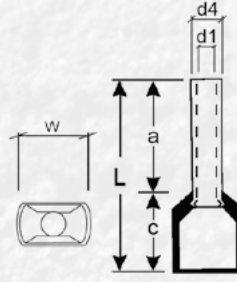

SP-IKY/2

İZOLELİ ÇİFT GİRİŞLİ KABLO YÜKSÜKLERİ
INSULATED TWIN CABLE END-SLEEVES

ÜRÜN KODU ORDER CODE	KABLO KESİTİ CABLE SECTION (mm)	BOYUTLAR DIMENSIONS						RENK COLOR	KUTU ADEĐİ BOX PCS.	KUTU AĞIRLIĐI BOX WEIGHT	BİRİM FİYATI UNIT PRICE TL	KUTU FİYATI BOX PRICE TL
		c	a	L	W	d4	d1					
SP-IKY/2x0,5-8	2x0,5	7,0	8,0	15,0	5,0	1,8	1,5	Beyaz	500	~0,1 kg.	0,619	309,50
SP-IKY/2x0,75-8	2x0,75	7,0	8,0	15,0	5,5	2,1	1,8	Mavi	500	~0,1 kg.	0,619	309,50
SP-IKY/2x1,0-8	2x1	7,0	8,0	15,0	5,5	2,3	2,0	Kırmızı	500	~0,1 kg.	0,653	326,50
SP-IKY/2x1,5-8	2x1,5	8,0	8,0	16,0	6,4	2,6	2,3	Siyah	250	~0,1 kg.	0,857	214,25
SP-IKY/2x1,5-12		8,0	12,0	20,0	6,4	2,6	2,3	Siyah	250	~0,1 kg.	1,174	293,50
SP-IKY/2x2,5-10	2x2,5	9,0	10,0	19,0	8,0	3,3	2,9	Gri	200	~0,1 kg.	1,089	217,80
SP-IKY/2x4-12	2x4	11,0	12,0	23,0	8,8	4,2	3,8	Turuncu	100	~0,1 kg.	1,485	148,50
SP-IKY/2x6-14	2x6	12,0	14,0	26,0	9,5	5,3	4,9	Yeşil	75	~0,1 kg.	2,376	178,20
SP-IKY/2x10-14	2x10	13,0	14,0	27,0	13,6	6,9	6,5	Kahve	50	~0,1 kg.	2,772	138,60
SP-IKY/2x16-14	2x16	17,0	14,0	31,0	19,0	8,7	8,3	Bej	25	~0,1 kg.	3,960	99,00

SP-IKY/2 ÖZELLİKLERİ

HAMMADDE / MATERIAL	BAKIR / COPPER
KAPLAMA / COATING	KALAY / TIN PLATED
İZOLASYON / INSULATION	NAYLON / NYLON

YÜKSÜK KODLARIMIZDA, BİRİNCİ RAKAMLAR KESİTİ, İKİNCİ RAKAMLAR YÜKSÜK BOYLARINI GÖSTERMEKTEDİR.
FOR THE INSULATED CABLE END-SLEEVES, THE FIRST PART OF THE PRODUCT CODE INDICATES THE DIAMETER AND THE SECOND PART INDICATES LENGTH OF THE PRODUCT.

ALMAN RENK NORMUNA UYGUNDUR.
CONFORMED TO GERMAN COLOR STANDARD.